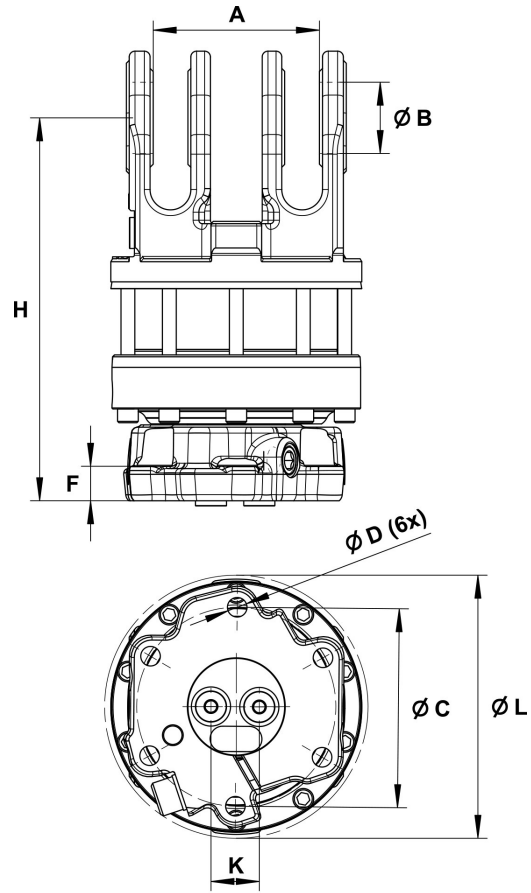

H 121

Part No.: 7212099

Upper connection	Lower connection
G 1/2	G 1/2

A: MPB1	B: MPB	C: Ø173 mm	D: Ø17 mm	F: 30 mm	H: 333 mm	K: 43 mm	L: Ø229 mm
------------	-----------	---------------	--------------	-------------	--------------	-------------	---------------

		Max 	Max 		Max 	Max 
54.5 kg	360°	100 kN	50 kN	2200 Nm	25 l/min	25 MPa

Rotator suitable for MPB swing dampers.

Adapter sets are available for alternative connections.

For further technical information relating to integration and hydraulic connections, please contact rotator@indexator.com