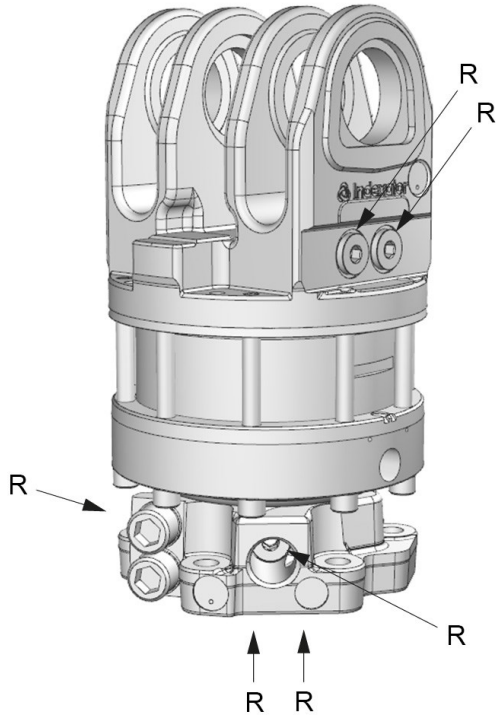

H 121

Part No.: 7212099

Upper connection	Lower connection
G 1/2	G 1/2

A: MPB1	B: MPB	C: Ø173 mm	D: Ø17 mm	F: 30 mm	H: 333 mm	K: 43 mm	L: Ø229 mm
------------	-----------	---------------	--------------	-------------	--------------	-------------	---------------

		Max 	Max 		Max 	Max 
54.5 kg	360°	100 kN	50 kN	2200 Nm	25 l/min	25 MPa

Rotator suitable for MPB swing dampers.

Adapter sets are available for alternative connections.

For further technical information relating to integration and hydraulic connections, please contact rotator@indexator.com