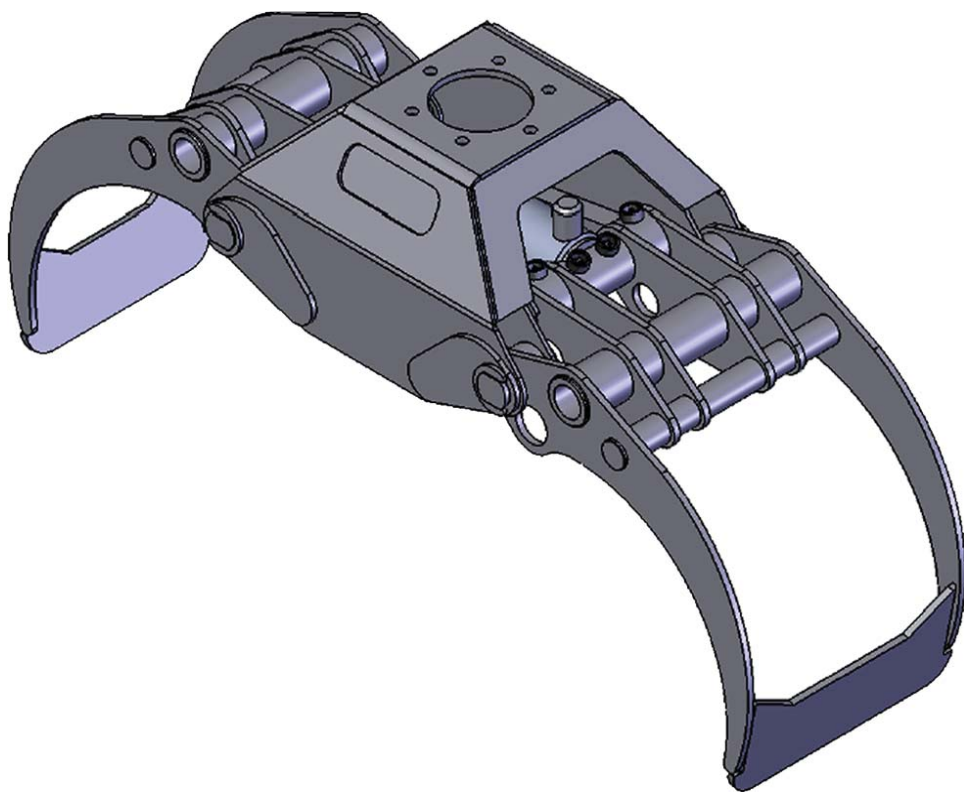

TIGERGRIP | TG 22 PRO L

KEY FEATURES

- Double guide bars
- Optimized roll in/roll out properties
- High pressure cylinder with double piston rod seals

A	1200
B	617
C	440
D	65
E	432
F	173/6

MODEL SPECIFICATIONS

TG 22 PRO L

128

0,20

250

50

14,5

5

2

INTERMERCATO

High performance lift and load attachments for Forestry, Transport, Construction and Recycling.