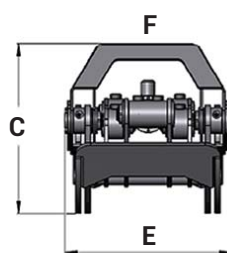

TIGERGRIP | TG 22 PRO L

KEY FEATURES

- Double guide bars
- Optimized roll in/roll out properties
- High pressure cylinder with double piston rod seals

A	1200
B	617
C	440
D	65
E	432
F	173/6

MODEL SPECIFICATIONS

TG 22 PRO L

128

0,20

250

50

14,5

5

2