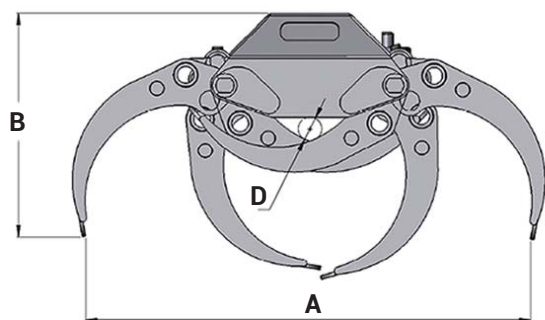

TIGERGRIP | TG 22 PRO L

KEY FEATURES

- Double guide bars
- Optimized roll in/roll out properties
- High pressure cylinder with double piston rod seals

A	1200
B	617
C	440
D	65
E	432
F	173/6

MODEL SPECIFICATIONS

TG 22 PRO L

128

0,20

250

50

14,5

5

2