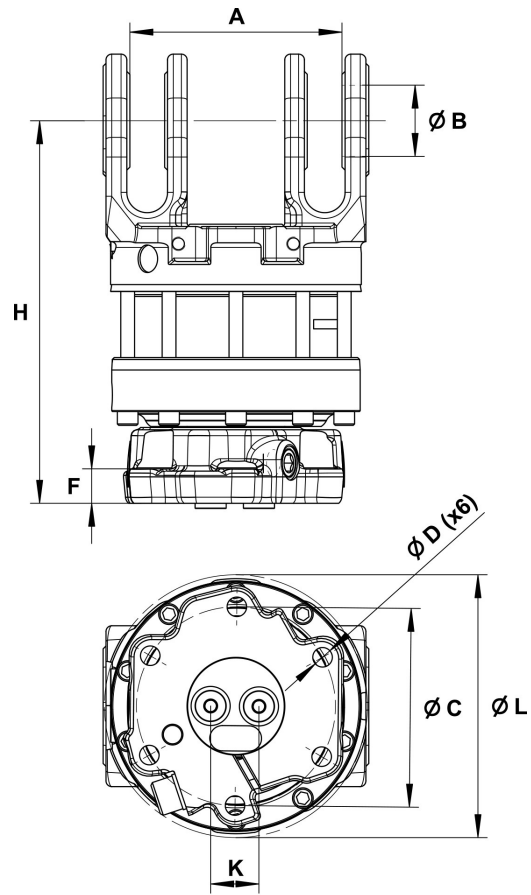

H 122

Part No.: 7212096

Upper connection	Lower connection
G 1/2	G 1/2

A: MPB2	B: MPB	C: Ø173 mm	D: Ø17 mm	F: 30 mm	H: 333 mm	K: 43 mm	L: Ø229 mm
------------	-----------	---------------	--------------	-------------	--------------	-------------	---------------

		Max 	Max 		Max 	Max 
56.7 kg	360°	100 kN	50 kN	2200 Nm	25 l/min	25 MPa

Rotator suitable for MPB swing dampers.

Adapter sets are available for alternative connections.

For further technical information relating to integration and hydraulic connections, please contact rotator@indexator.com