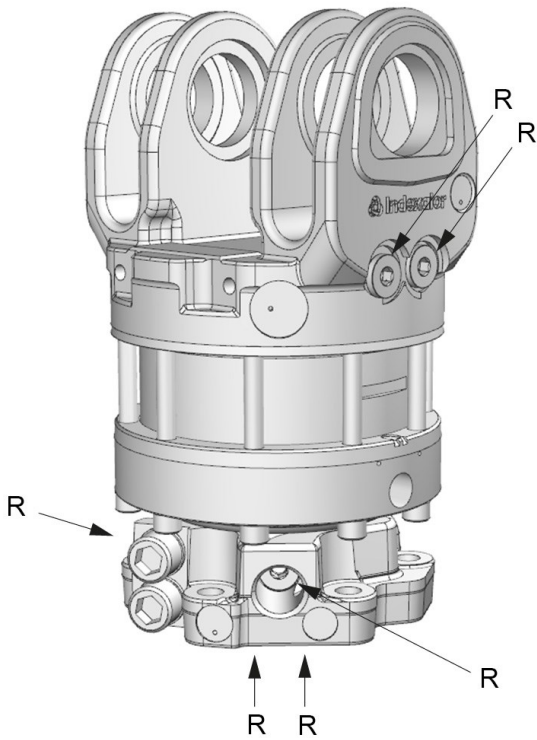

H 122

Part No.: 7212096

Upper connection	Lower connection
G 1/2	G 1/2

A: MPB2	B: MPB	C: Ø173 mm	D: Ø17 mm	F: 30 mm	H: 333 mm	K: 43 mm	L: Ø229 mm
------------	-----------	---------------	--------------	-------------	--------------	-------------	---------------

		Max 	Max 		Max 	Max 
56.7 kg	360°	100 kN	50 kN	2200 Nm	25 l/min	25 MPa

Rotator suitable for MPB swing dampers.

Adapter sets are available for alternative connections.

For further technical information relating to integration and hydraulic connections, please contact rotator@indexator.com