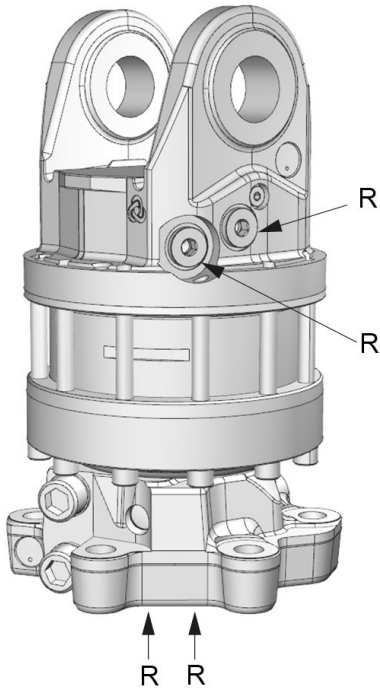

AV 17S A 203

Part No.: 5217298

Upper connection	Lower connection
G 1/2	G 1/2

A: 101 mm	B: Ø45 mm	C: Ø203 mm	D: Ø21 mm	F: 40 mm	H: 353 mm	K: 40 mm	L: Ø248 mm
--------------	--------------	---------------	--------------	-------------	--------------	-------------	---------------

 62.8 kg	 360°	 Max 160 kN	 Max 50 kN	 3300 Nm	 Max 35 l/min	 Max 25 MPa
--	---	--	---	---	--	--

Rotator with only axial connections for a grapple function.

Adapter sets are available for alternative connections.