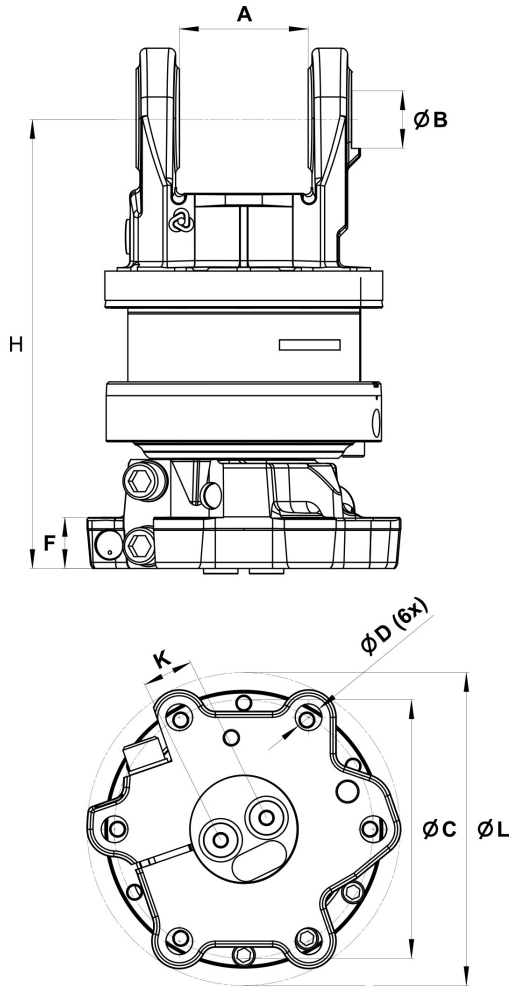

AV 17S A 203

Part No.: 5217298

Upper connection	Lower connection
G 1/2	G 1/2

A: 101 mm	B: Ø45 mm	C: Ø203 mm	D: Ø21 mm	F: 40 mm	H: 353 mm	K: 40 mm	L: Ø248 mm
--------------	--------------	---------------	--------------	-------------	--------------	-------------	---------------

 62.8 kg	 360°	 Max 160 kN	 Max 50 kN	 3300 Nm	 Max 35 l/min	 Max 25 MPa
--	---	--	---	---	--	--

Rotator with only axial connections for a grapple function.

Adapter sets are available for alternative connections.