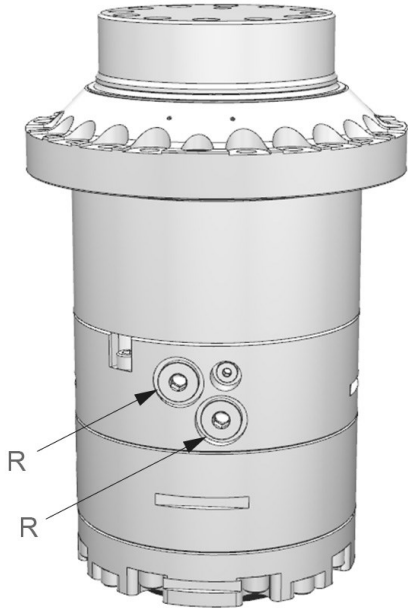

IR 12 AV

Part No.: 8000265

Lower

R:
7/16"-20 UNF

A:	B:	E:	F:	G:	H:	I:	J:	L:	M:	O:	Q:	S:
Ø160 mm	M16	Ø130 mm	Ø260 mm	30 mm	Ø12,5 mm	Ø234 mm	18°	398 mm	293 mm	Ø200 mm	30°	Ø212 mm

						
82.1 kg	360°	±250 kN	±70 kN	2900 Nm	25 l/min	21 MPa

Pressure limiting valves fitted in the motor.

For further technical information relating to integration and hydraulic connections, please contact rotator@indexator.com