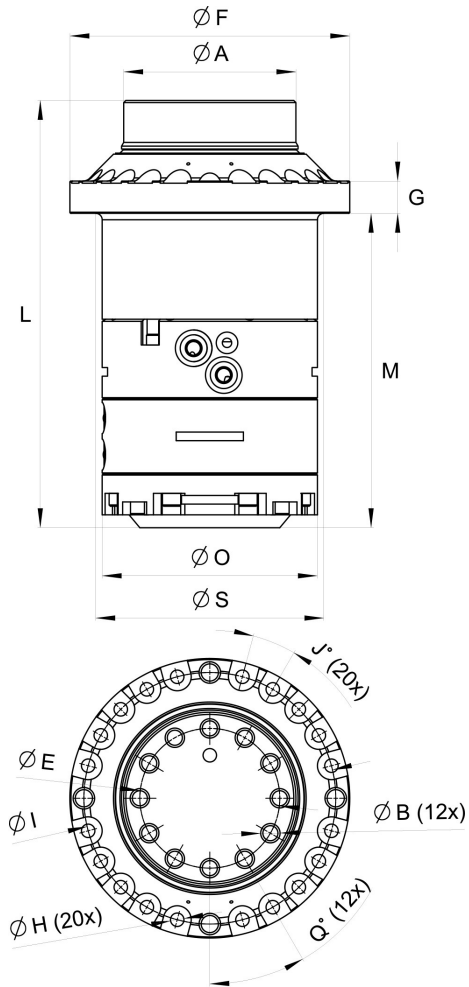

IR 12 AV

Part No.: 8000265

Lower

R:
7/16"-20 UNF

A:	B:	E:	F:	G:	H:	I:	J:	L:	M:	O:	Q:	S:
Ø160 mm	M16	Ø130 mm	Ø260 mm	30 mm	Ø12,5 mm	Ø234 mm	18°	398 mm	293 mm	Ø200 mm	30°	Ø212 mm

						
82.1 kg	360°	±250 kN	±70 kN	2900 Nm	25 l/min	21 MPa

Pressure limiting valves fitted in the motor.

For further technical information relating to integration and hydraulic connections, please contact rotator@indexator.com